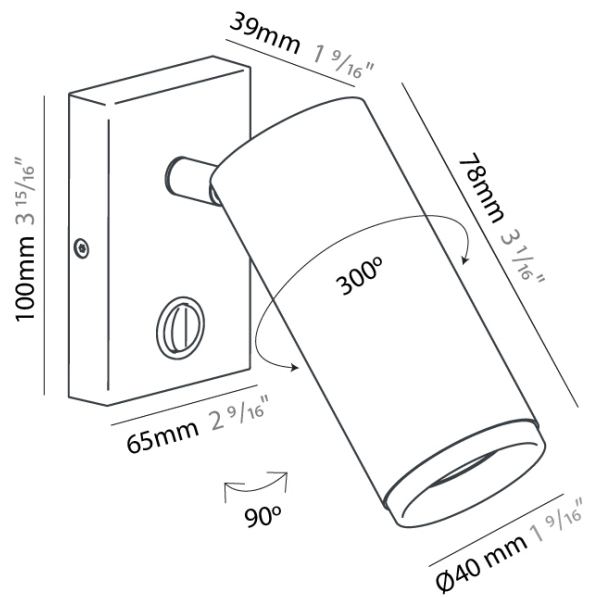

GENERAL

Series: Haul
 Subseries: Haul - Wall
 Partner: Milan
 Division: Design
 Installation: Surface
 Product Type: Wall Surface
 Mounting Location: Wall
 Light Distribution: Adjustable

PHYSICAL

Shape: Cylinder
 Diameter (mm): 40
 Diameter (in): 1 9/16
 Length (mm): 65
 Length (in): 2 9/16
 Height (mm): 100
 Height (in): 3 15/16
 Extension (mm): 78
 Extension (in): 3 1/16
 Weight (kg): 1.4
 Weight (lbs): 2.999
 Fixture Material: Extruded Aluminum

ELECTRICAL

Lamp Type: LED
 Input Wattage (W): 5
 Dimming: Electronic Low Voltage Dimming
 Input Voltage (V): 120Vac Direct Line

LED

Number of LEDs: 1
 Color Temperature (°K): 3000
 Max. Delivered Lumen (lm): 500
 CRI: >90 CRI
 Lamp Life (hrs): 50000

OPTICAL

Adjustability: Rotational 300°; Tilt 90°

RATINGS AND CERTIFICATIONS

Certified By: CSA Certified to UL and CSA Standards
 IP rating: IP20

HAUL - WALL SURFACE

D93203R9- : D93203R9-MWL

PROJECT	_____
TYPE	_____
SPECIFIER	_____
QUANTITY	_____
DATE	_____