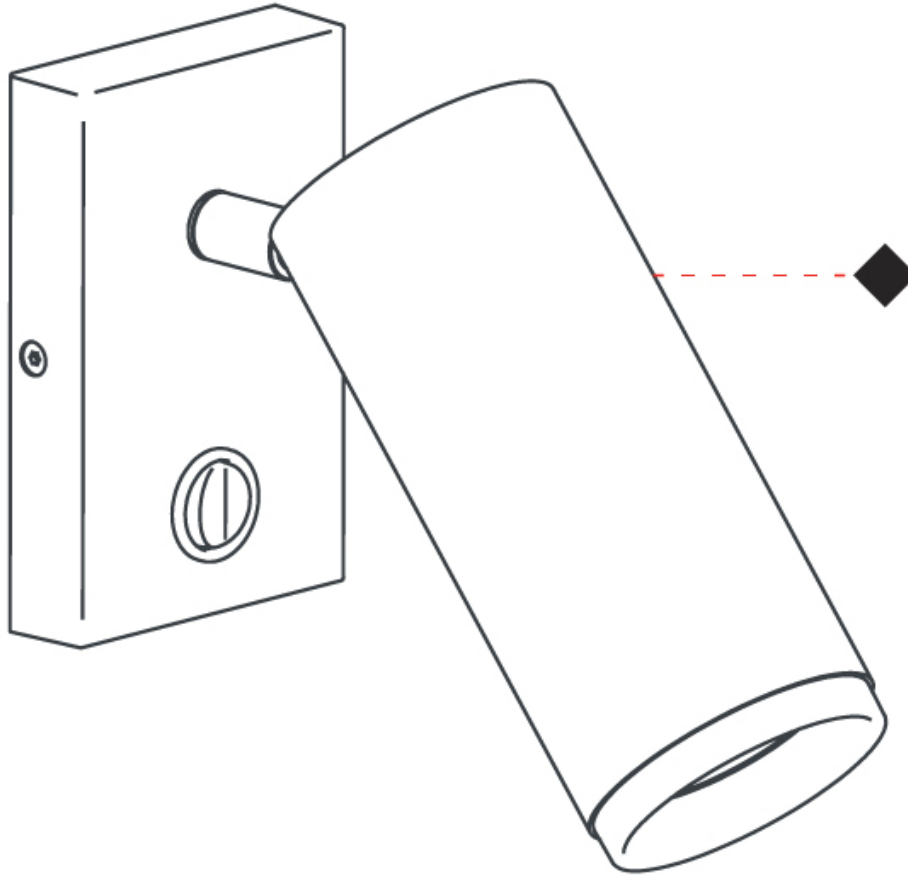

GENERAL

Series: Haul
 Subseries: Haul - Wall
 Partner: Milan
 Division: Design
 Installation: Surface
 Product Type: Wall Surface
 Mounting Location: Wall
 Light Distribution: Adjustable

PHYSICAL

Shape: Cylinder
 Diameter (mm): 40
 Diameter (in): 1 9/16
 Length (mm): 65
 Length (in): 2 9/16
 Height (mm): 100
 Height (in): 3 15/16
 Extension (mm): 78
 Extension (in): 3 1/16
 Weight (kg): 1.4
 Weight (lbs): 2.999
 Fixture Material: Extruded Aluminum

OPTICAL

Adjustability: Rotational 300°; Tilt 90°

RATINGS AND CERTIFICATIONS

Certified By: CSA Certified to UL and CSA Standards
 IP rating: IP20

HAUL - WALL SURFACE

D93203R9- : D93203R9-MWL

PROJECT	_____
TYPE	_____
SPECIFIER	_____
QUANTITY	_____
DATE	_____